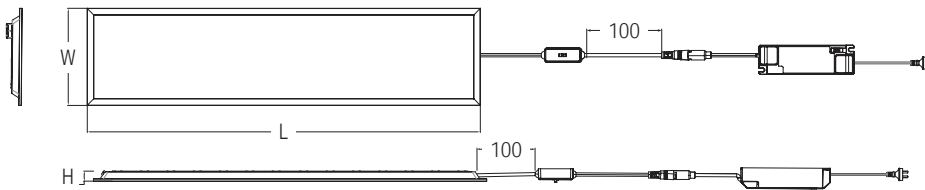

ECO PANEL GEN3

PRODUCT DETAILS

- Size: 600x600mm, 1200x300mm, 1200x600mm
- Lumen maintenance: L80 54,000hrs @ +40°C
- LED: Colour Select 4000K/5000K/6500K, CRI80, 3SDCM
- Beam angle: Symmetrical, 90°
- Glare control: Improved optical design for UGR19 low glare applications
- Driver: Remote, Lumen Select, Non dimmable
- Flicker free: PstLM \leq 1, SVM \leq 0.4
- Rating: IP40 (from the front), IC-4/IC-F (for panel only), Class II
- Operating temperature: -10°C to +40°C
- Housing: Cold rolled steel
- Finishing: White RAL9003, Powder coated
- Diffuser/Lens: Polystyrene (PS), Micro prismatic
- Connection: 1.2m Flex & Plug
- Accessory: Complete with restraint/suspension hooks, Optional emergency kit, wire suspension kit, surface mounted frame, recessed frame
- Warranty: 5 year

MADE TO ORDER OPTIONS (LEAD TIME AND MOQ MAY APPLY)

Dimming, 600x300

APPLICATIONS

Recessed (grid ceiling), Internal
Offices, Schools, Foyers, Waiting-rooms, Shopping centres,
Commercial, Retail

VERSION	L (MM)	W (MM)	H (MM)
ECOPL066CSLSEG3	594	594	32
ECOPL123CSLSEG3	1194	294	34
ECOPL126CSLSEG3	1194	594	37

CODE	DESCRIPTION	POWER [~]	LUMENS*	EFFICACY	WEIGHT
ECOPL126CSLSEG3	ECO PANEL 1200X600 LOW GLARE COLOUR & LUMEN SELECT CRI80 36W/46W NON DIM	47W 37W	5500LM 4500LM	117LM/W 122LM/W	4.03KG
ECOPL066CSLSEG3	ECO PANEL 600X600 LOW GLARE COLOUR & LUMEN SELECT CRI80 25W/34W NON DIM	34W 25W	3700LM 2900LM	109LM/W 116LM/W	1.77KG
ECOPL123CSLSEG3	ECO PANEL 1200X300 LOW GLARE COLOUR & LUMEN SELECT CRI80 25W/34W NON DIM	34W 25W	3700LM 2900LM	109LM/W 116LM/W	1.90KG