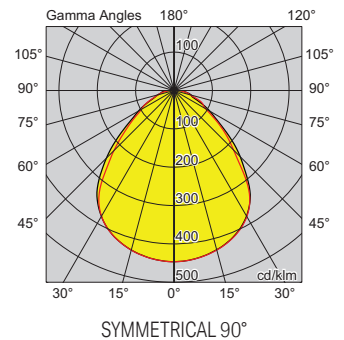

ECO PANEL GEN3

PRODUCT DETAILS

- Size: 600x600mm, 1200x300mm, 1200x600mm
- Lumen maintenance: L80 54,000hrs @ +40°C
- LED: Colour Select 4000K/5000K/6500K, CRI80, 3SDCM
- Beam angle: Symmetrical, 90°
- Glare control: Improved optical design for UGR19 low glare applications
- Driver: Remote, Lumen Select, Non dimmable
- Flicker free: PstLM \leq 1, SVM \leq 0.4
- Rating: IP40 (from the front), IC-4/IC-F (for panel only), Class II
- Operating temperature: -10°C to +40°C
- Housing: Cold rolled steel
- Finishing: White RAL9003, Powder coated
- Diffuser/Lens: Polystyrene (PS), Micro prismatic
- Connection: 1.2m Flex & Plug
- Accessory: Complete with restraint/suspension hooks, Optional emergency kit, wire suspension kit, surface mounted frame, recessed frame
- Warranty: 5 year

MADE TO ORDER OPTIONS (LEAD TIME AND MOQ MAY APPLY)

Dimming, 600x300

APPLICATIONS

Recessed (grid ceiling), Internal
Offices, Schools, Foyers, Waiting-rooms, Shopping centres,
Commercial, Retail

VERSION	L (MM)	W (MM)	H (MM)
ECOPL066CSLSEG3	594	594	32
ECOPL123CSLSEG3	1194	294	34
ECOPL126CSLSEG3	1194	594	37

CODE	DESCRIPTION	POWER [~]	LUMENS*	EFFICACY	WEIGHT
ECOPL126CSLSEG3	ECO PANEL 1200X600 LOW GLARE COLOUR & LUMEN SELECT CRI80 36W/46W NON DIM	47W 37W	5500LM 4500LM	117LM/W 122LM/W	4.03KG
ECOPL066CSLSEG3	ECO PANEL 600X600 LOW GLARE COLOUR & LUMEN SELECT CRI80 25W/34W NON DIM	34W 25W	3700LM 2900LM	109LM/W 116LM/W	1.77KG
ECOPL123CSLSEG3	ECO PANEL 1200X300 LOW GLARE COLOUR & LUMEN SELECT CRI80 25W/34W NON DIM	34W 25W	3700LM 2900LM	109LM/W 116LM/W	1.90KG

"POWER" is tested system powers from luminaire; "LUMENS" is delivered lumens from luminaire, including thermal, electrical and optic losses; ^Figures are interpolated / extrapolated from data at other versions.