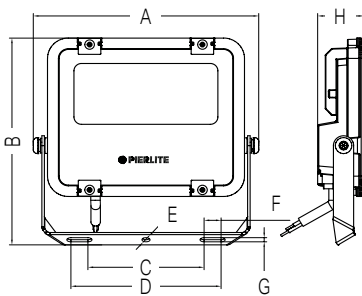

### PRODUCT DETAILS

- Lumen maintenance: L70 54,000hrs
- LED: Colour Select 3000K/4000K/5000K, CRI80, 6SDCM
- Beam angle: Symmetrical, 110°
- Driver: Integral, Lumen Select 15/30W, Fixed Output 50W, Non dimmable
- Surge protection: 4kV/6kA
- Rating: IP65, IK08, Class I
- Operating temperature: -25°C to +40°C
- Housing: Slimline chromated LM6 marine grade aluminum
- Finishing: Black RAL7021, Powder coated
- Diffuser/Lens: opaque low glare glass
- Connection: 1m flex
- Accessory: Complete with corner mount bracket
- Warranty: 5 year

### APPLICATIONS

Surface mounted (ceiling/wall), External  
Residential, Light commercial

SYMMETRICAL 110°

VERSION	A (MM)	B (MM)	C (MM)	D (MM)	E (MM)	F (MM)	G (MM)	H (MM)
SHAD30CSLSG3	178	168	92	119	6.5	13.5	6.5	37
SHAD50CSG3	223	205	144	164	6.5	10	6.5	36