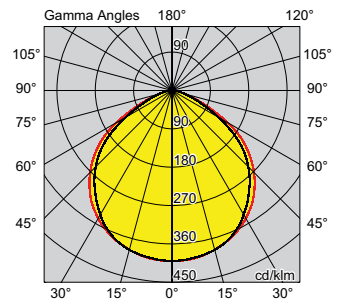

SYMMETRICAL 110°

VERSION	A (MM)	B (MM)	C (MM)	D (MM)	E (MM)	F (MM)	G (MM)	H (MM)
SHAD30CSLSG3	178	168	92	119	6.5	13.5	6.5	37
SHAD50CSG3	223	205	144	164	6.5	10	6.5	36

CODE	DESCRIPTION	POWER	LUMENS	EFFICACY	WEIGHT
SHAD30CSLSG3	SHADOW FLOODLIGHT 15W/30W COLOUR SELECT 3000K/4000K/5000K GEN3	30W 15W	4050LM 2080LM	135LM/W 139LM/W	0.8KG
SHAD50CSG3	SHADOW FLOODLIGHT 50W COLOUR SELECT 3000K/4000K/5000K GEN3	50W	6600LM	132LM/W	1.0KG

"POWER" is tested system powers from luminaire; "LUMENS" is delivered lumens from luminaire, including thermal, electrical and optic losses; ^Figures are interpolated / extrapolated from data at other versions.